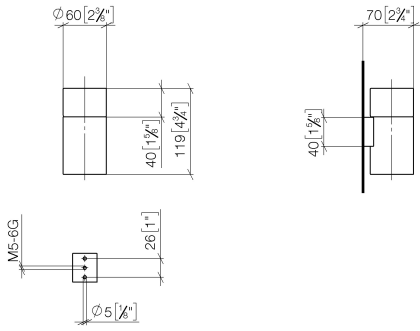

Tumbler holder wall model - Chrome

MADISON

83 400 979

- crystal glass, transparent
- width 60mm
- height 120 mm
- 110mm projection

Fits: MADISON, MEM, TARA, CL.1, LISSÉ,
VAIA, META, CYO

	Chrome	83 400 979-00
	Brushed Platinum	83 400 979-06
	Platinum	83 400 979-08
	Durabress (23kt Gold)	83 400 979-09
	Dark Chrome	83 400 979-19
	Light Gold	83 400 979-26
	Brushed Light Gold	83 400 979-27
	Brushed Durabress (23kt Gold)	83 400 979-28
	Matte Black	83 400 979-33
	Brushed Bronze	83 400 979-42
	Brushed Champagne (22kt Gold)	83 400 979-46
	Champagne (22kt Gold)	83 400 979-47
	Brushed Chrome	83 400 979-93
	Brushed Dark Platinum	83 400 979-99

83 400 979

mm [inches]

83 400 979

Parts for other finishes can be found here: Brushed Platinum

Spare parts list

No.	Item Number	Name	Quantity used	Delivery time
1	90 90 00 008 00 84	glass	1	2
2	08 17 97 569-00	holder	1	10
3	09 30 30 117 90	screw	1	2
4	05 30 31 025 00 90	fixing set	1	2
5	08 10 10 530-00	holder	1	10