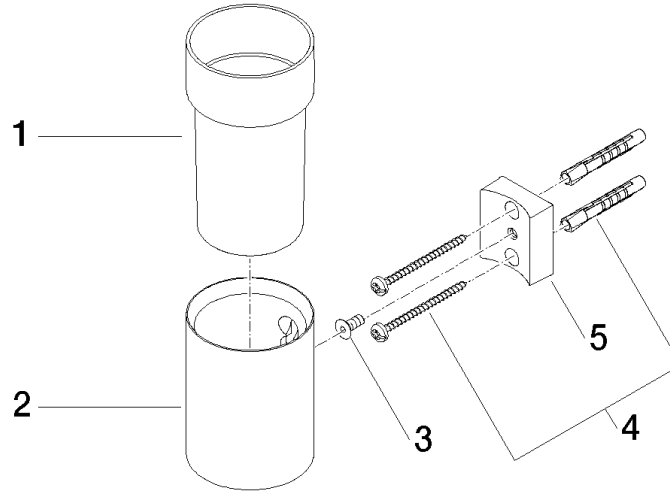

Tumbler holder wall model - Chrome

MADISON

83 400 979

- crystal glass, transparent
- width 60mm
- height 120 mm
- 110mm projection

Fits: MADISON, MEM, TARA, CL.1, LISSÉ,
VAIA, META, CYO

	Chrome	83 400 979-00
	Brushed Platinum	83 400 979-06
	Platinum	83 400 979-08
	Durabress (23kt Gold)	83 400 979-09
	Dark Chrome	83 400 979-19
	Light Gold	83 400 979-26
	Brushed Light Gold	83 400 979-27
	Brushed Durabress (23kt Gold)	83 400 979-28
	Matte Black	83 400 979-33
	Brushed Bronze	83 400 979-42
	Brushed Champagne (22kt Gold)	83 400 979-46
	Champagne (22kt Gold)	83 400 979-47
	Brushed Chrome	83 400 979-93
	Brushed Dark Platinum	83 400 979-99

83 400 979

mm [inches]

83 400 979

Parts for other finishes can be found here: Brushed Platinum

Spare parts list

No.	Item Number	Name	Quantity used	Delivery time
1	90 90 00 008 00 84	glass	1	2
2	08 17 97 569-00	holder	1	10
3	09 30 30 117 90	screw	1	2
4	05 30 31 025 00 90	fixing set	1	2
5	08 10 10 530-00	holder	1	10